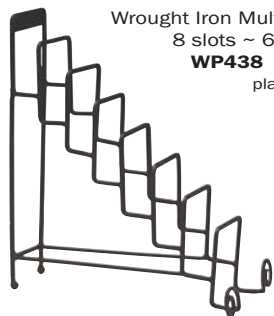

Walnut Hinged Stand 7"
WP234PLW **\$7.50**

Brass Hinged Stand 3"
WP231BR **\$9.50**

Collectible Displays

Antique Easel ~ 15"

WP685 \$10.00

plate not included

Wrought Iron Multi Plate Holder

8 slots ~ 6½" w x 14¼" h

WP438 \$20.00

plates not included

Polished Brass Cup & Saucer Stand ~ 6" h

WP50-0701

\$5.00

Lucite Easel 8"

WP239

\$19.50