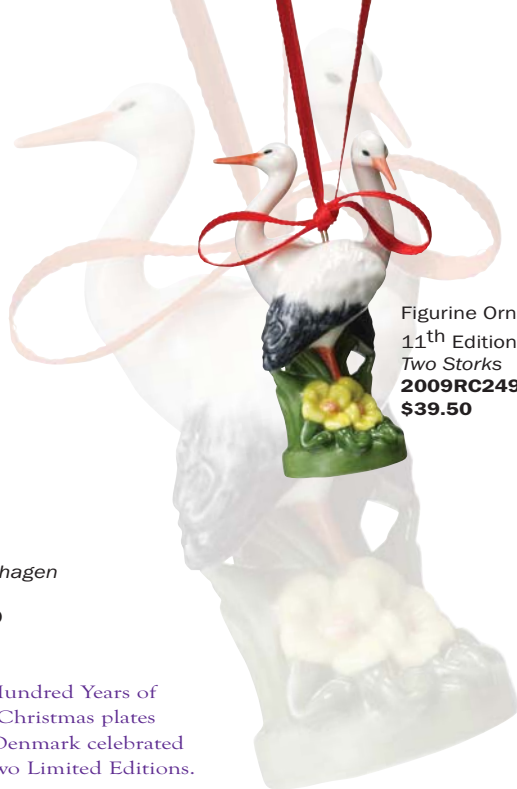

2008 Royal
 Copenhagen Gold
 Christmas Plate 7"
 Limited Edition
2008RC2581108
\$1950.00

*features the same
 technique used on the
 well-known Flora
 Danica pattern*

2008 Royal
 Copenhagen Green
 Christmas Plate 7"
 Limited Edition
2008RC2582108
\$59.00